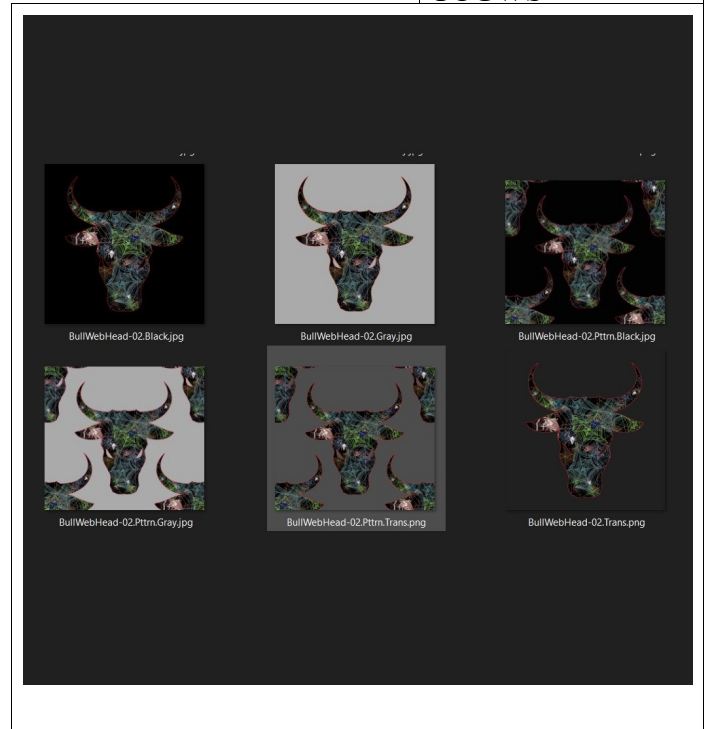

Each group has a set of backgrounds, generally a transparent, black and gray. One or more repeating pattern layouts are available. The full selections of available textures are in-world at the Milda Region location. Set-1 contains the repeating pattern with a single head in the middle and quarters in each corner.

The transparent images are best for materials that you can change the background color independently on. These are used in their full size for RL clothing at RedBubble.com, Society6.com and other sites.

The most current Terms of Sales and Service are at <http://sl.thunderchild.net>

Please do not resale these textures and patterns by themselves. They must be part of a build and not as Full Permissions. (Full Perm). Refer to the Second Life Terms of Service <https://www.lindenlab.com/legal/second-life-terms-and-conditions>

If you have any questions or comments, please contact me at any of the following.

Suggestion Drop Boxes at Milda

<http://maps.secondlife.com/secondlife/Milda/205/161/55>

Facebook page

<https://www.facebook.com/AJLeibengeist/>

IM me or email me

ajleibengeist@thunderchild.net

Thanks Again!

AJ